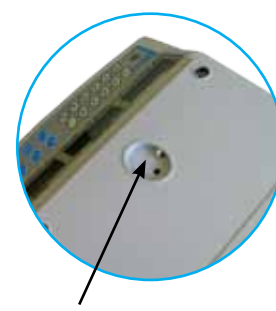

### Features

- 103 PLU memories
- Internal rechargeable batty or mains powered
- Auto power off
- Back lit LCD display
- Second back lit display on rear or mounted on pillar<sup>1</sup>
- EC Type Approved
- RS-232 interface
- Stainless steel pan
- Adjustable levelling feet
- Level bubble
- Price per 100g or price per kg<sup>3</sup>
- Full range tare
- Overload protection

Bi-directional RS-232 interface to output the results to a printer of computer

Battery compartment for the internal rechargeable battery

Sealing location for EC type / OIML / SABS approved stamp